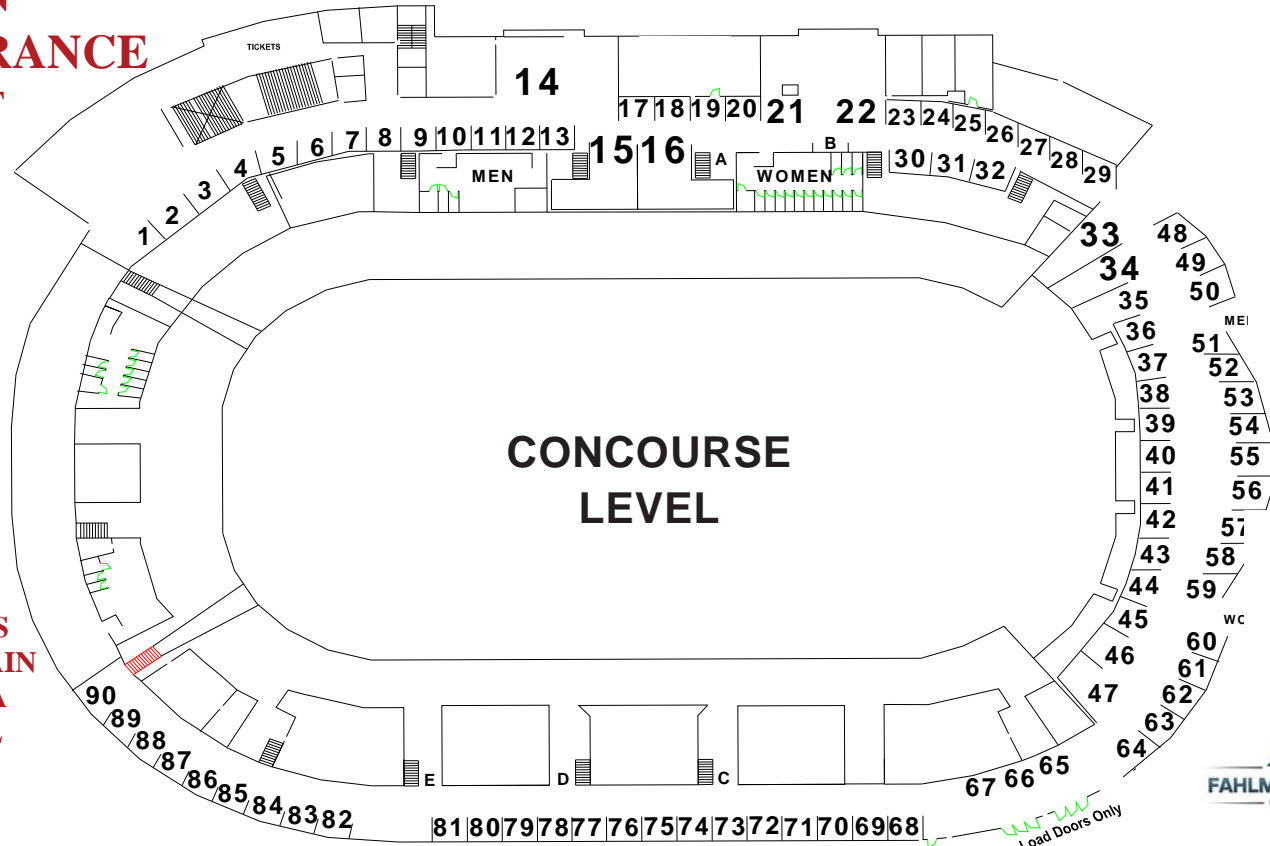

**MAIN  
ENTRANCE  
& EXIT**

WASHINGTON STATE

# Everett Fall HOME SHOW

FRI. 12-7 SAT. 10-7 SUN. 10-5  
**SEPTEMBER 28, 29, 30, 2018**

INCLUDING SPECIAL FEATURE

FOR OUR COMPLETE LIST OF SHOWS VISIT [WESTLAKEPROMO.COM](http://WESTLAKEPROMO.COM)

Program accurate as of 9-21-2018  
minor changes may occur as of actual Show Date