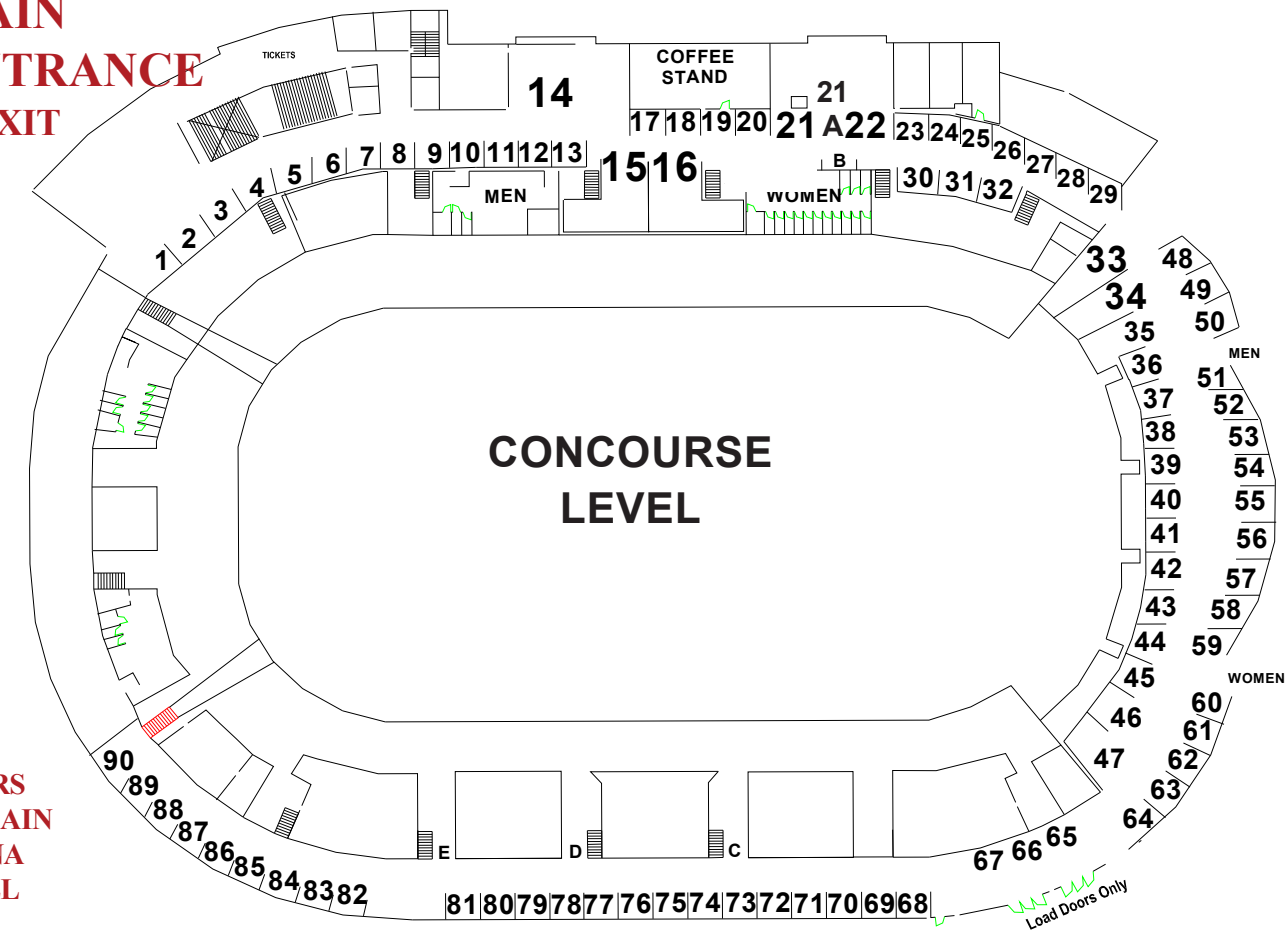

**MAIN  
ENTRANCE  
& EXIT**

**STAIRS  
TO MAIN  
ARENA  
LEVEL**

**STAIRS  
FROM CONCOURSE**

WASHINGTON STATE  
  
**Everett Fall  
HOME SHOW**

AND

**EVERETT  
GIFT  
SHOW**

FRI. 12-7 SAT. 10-7 SUN. 10-5  
**OCTOBER 25, 26, 27, 2019**