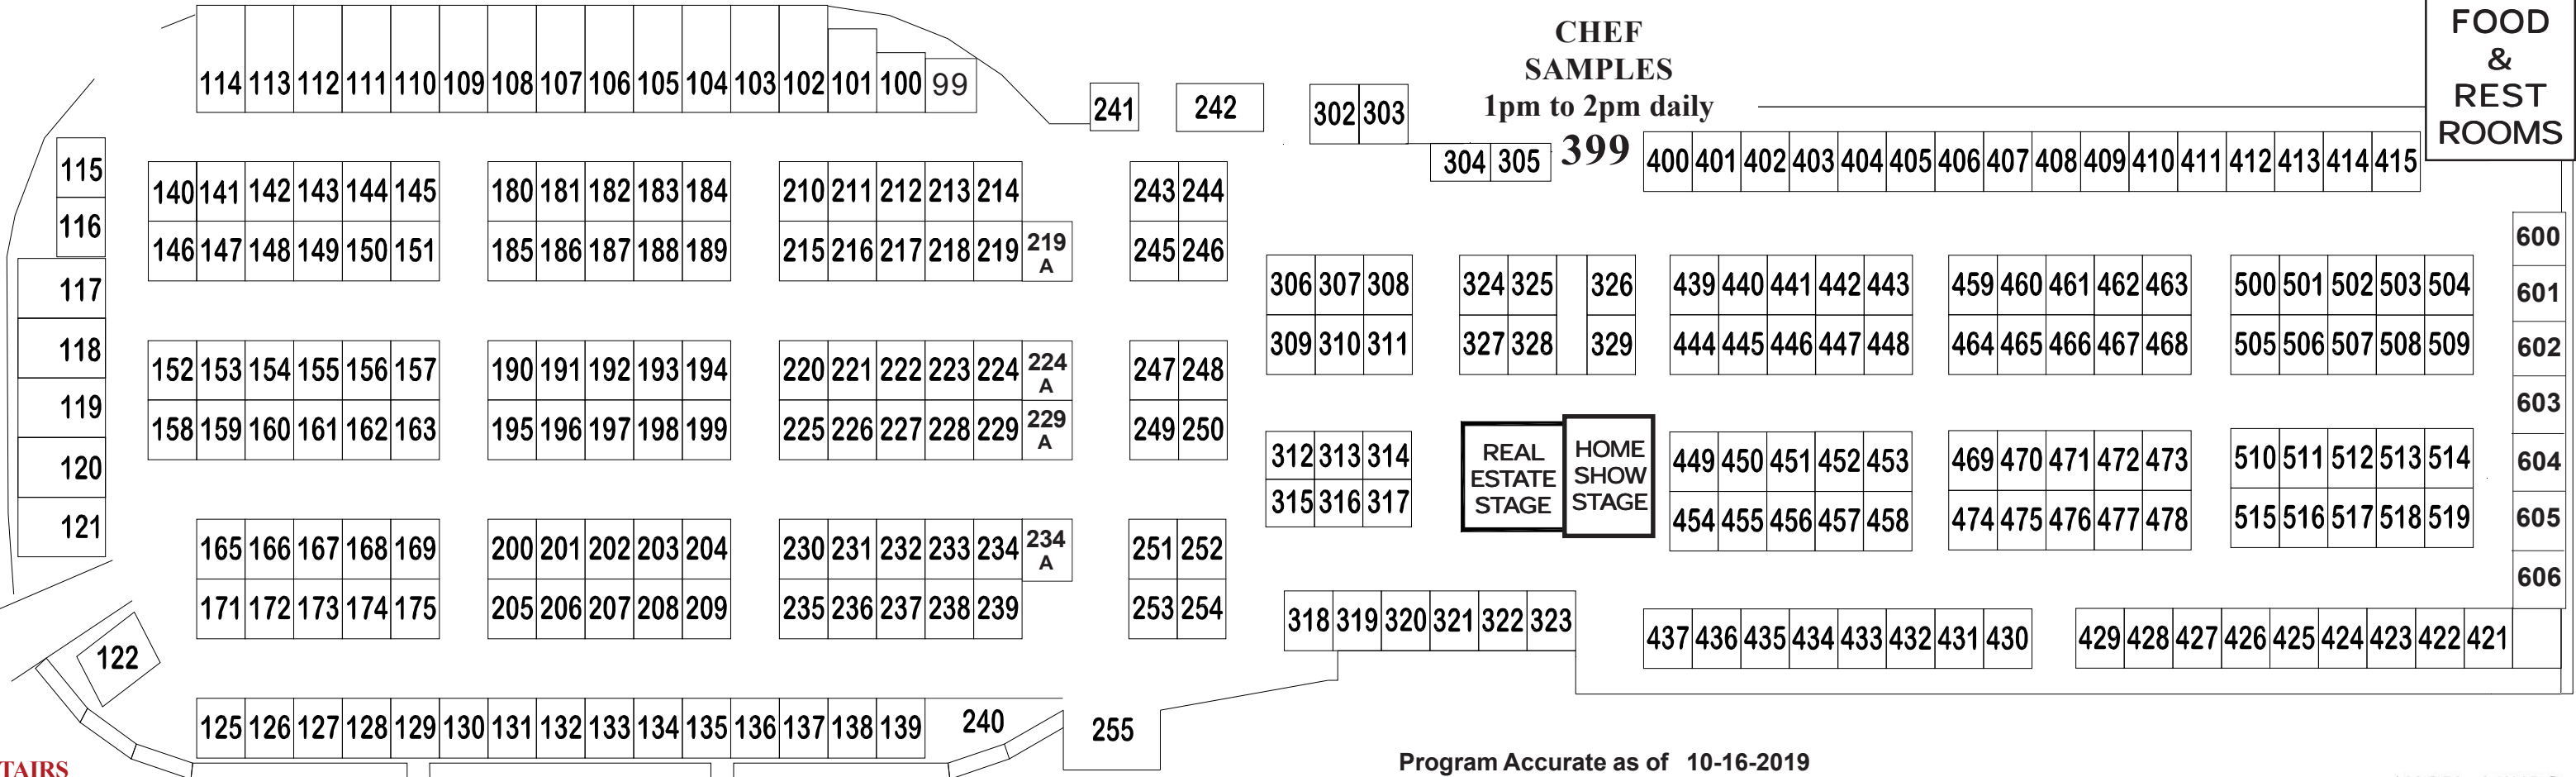

**EVERETT
GIFT
SHOW**

FRI. 12-7 SAT. 10-7 SUN. 10-5
OCTOBER 25, 26, 27, 2019

**FOOD
&
REST
ROOMS**

Program Accurate as of 10-16-2019
FOR OUR COMPLETE LIST OF SHOWS VISIT WESTLAKEPROMO.COM

ANGEL OF WINDS
ARENA