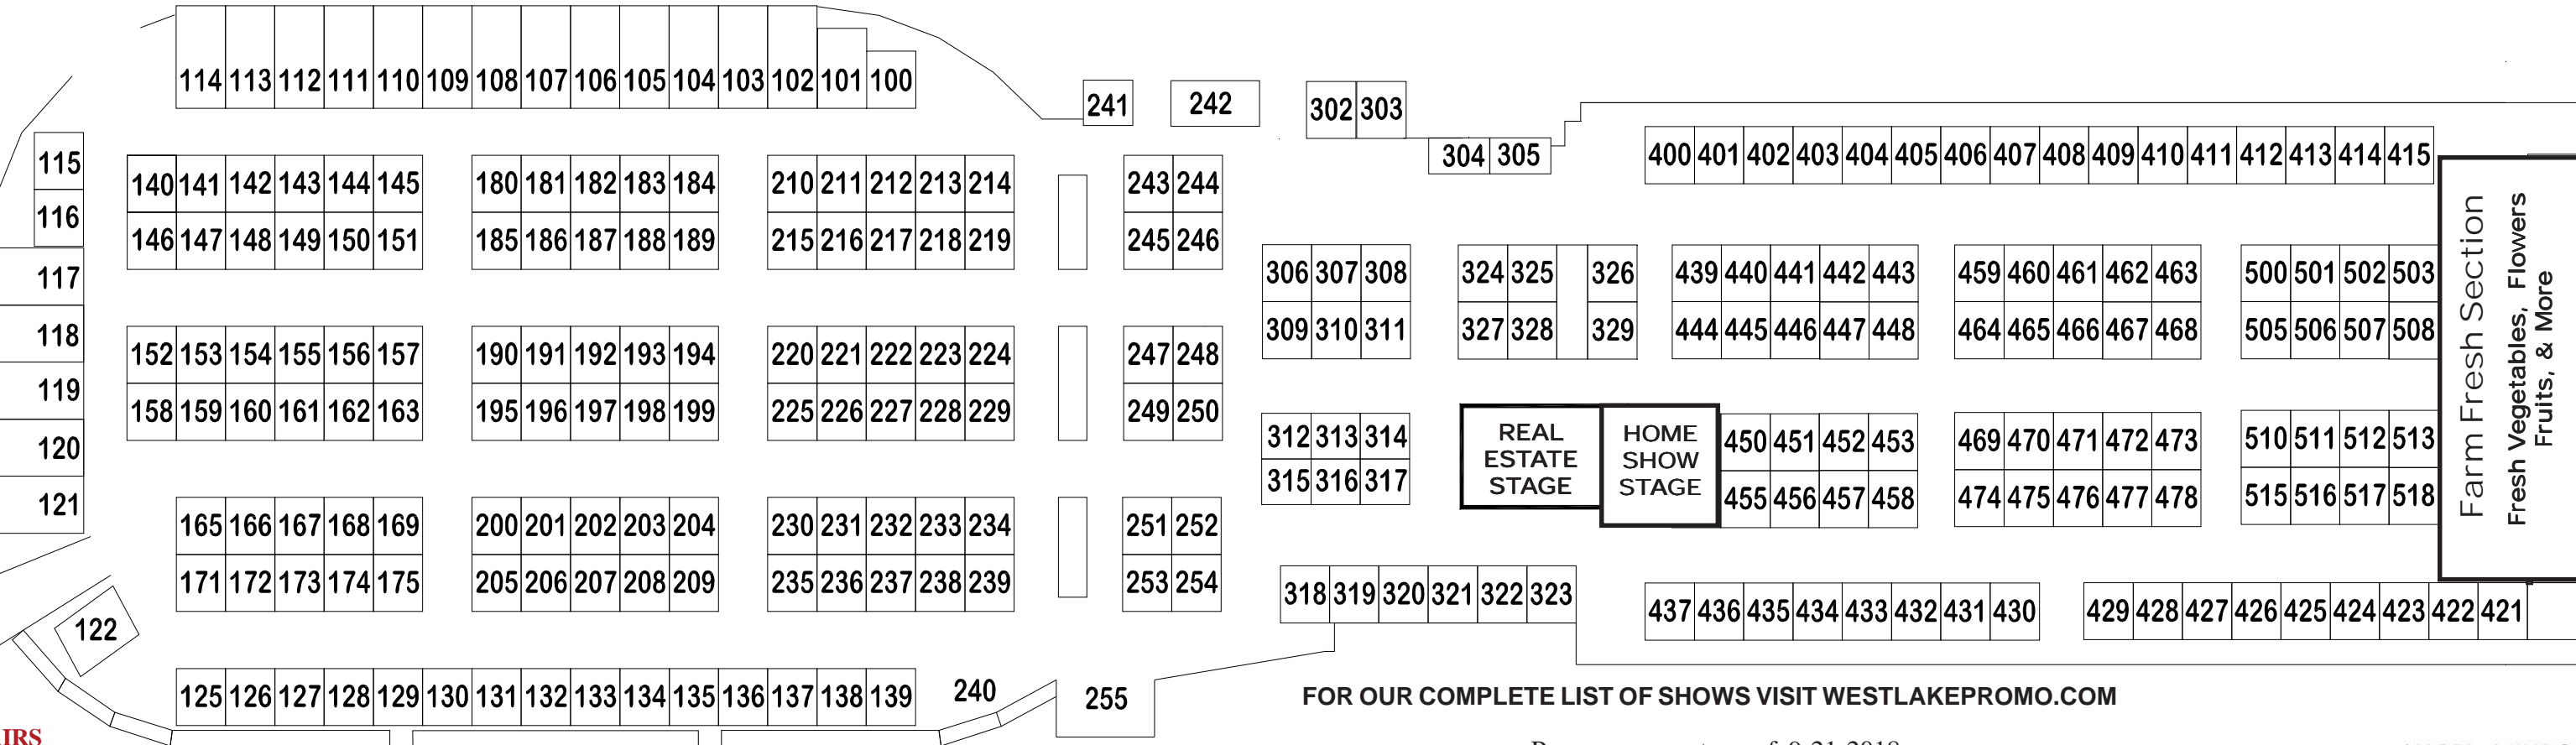

**MAIN  
ENTRANCE  
& EXIT**

WASHINGTON STATE

# Everett Fall HOME SHOW

FRI. 12-7 SAT. 10-7 SUN. 10-5  
**SEPTEMBER 28, 29, 30, 2018**

INCLUDING SPECIAL FEATURE

FOR OUR COMPLETE LIST OF SHOWS VISIT [WESTLAKEPROMO.COM](http://WESTLAKEPROMO.COM)

Program accurate as of 9-21-2018  
minor changes may occur as of actual Show Date